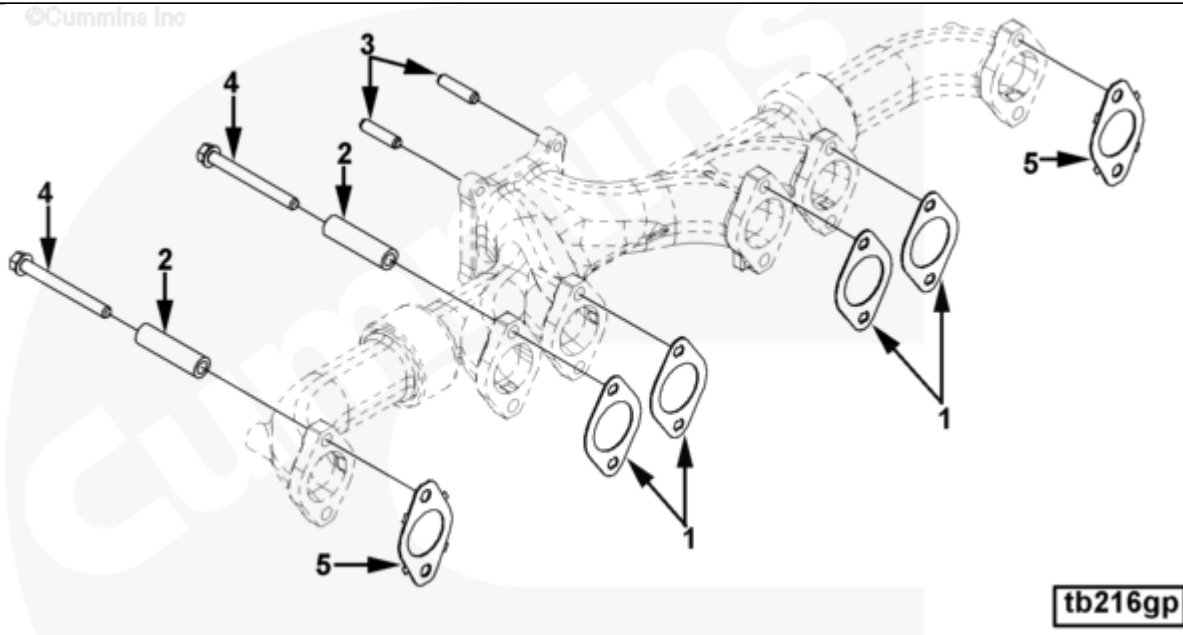

Parts Catalog - Option Detail

Electronic Parts Catalog - Option Detail				
Option	Group	Graphic	Film Card	Date
TB2723-02	11.01	tb216gp	II	27-OCT-10
Engines	ISM CM570, ISM CM570/870, ISM CM875, ISM CM876, ISM CM876 E, ISM11 CM876 M103, ISM11 CM876 SN, M11 CELECT, M11 CELECT PLUS, M11 MECHANICAL, QSM11 CM570, QSM11 CM876			

SMALL | MEDIUM | LARGE

Cart	Ref No	Part Number	Part Description	Required	Remarks
View My Cart					
		TB2723-02	Turbocharger Arrangement		
					Turbocharger Arrangement
					OEM Clamping Plate Supplied:
					No
					Turbocharger Loc: Low, Mid
					or Top Mount
					Stud Quantity: 2
<input type="checkbox"/>	1	3328948	Exhaust Manifold Gasket	4	